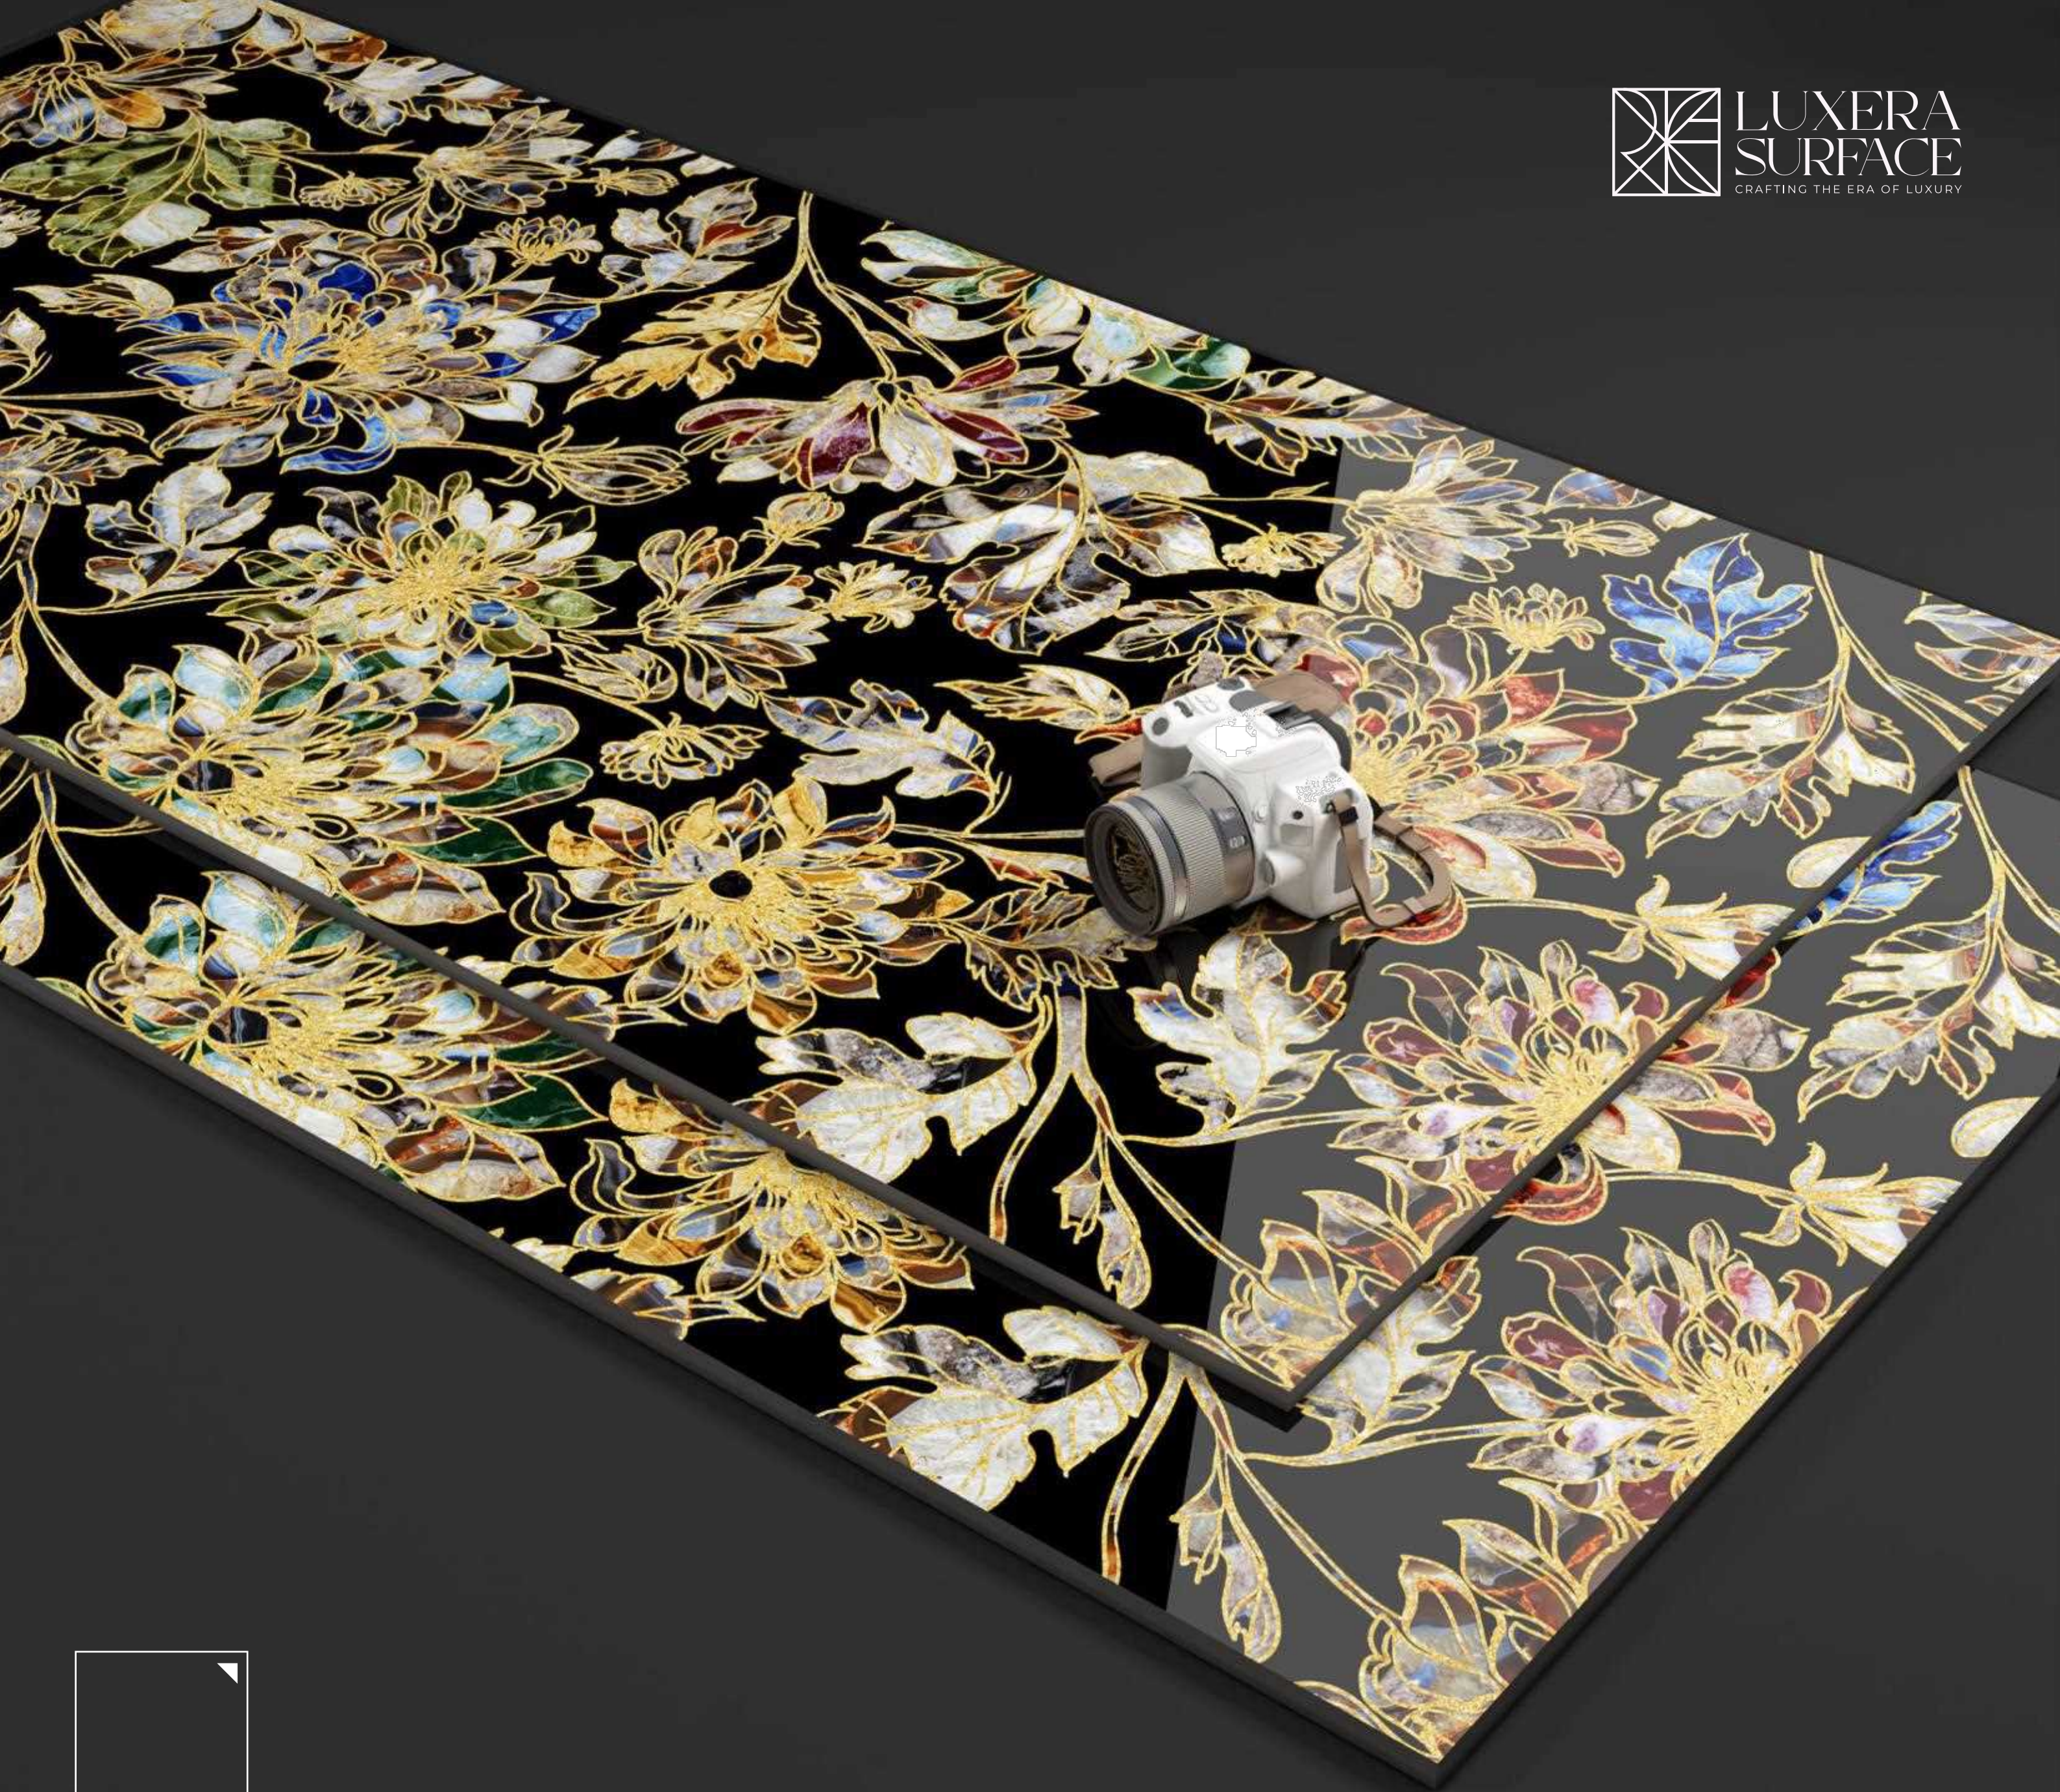

600x
1200MM

DECOR 1009